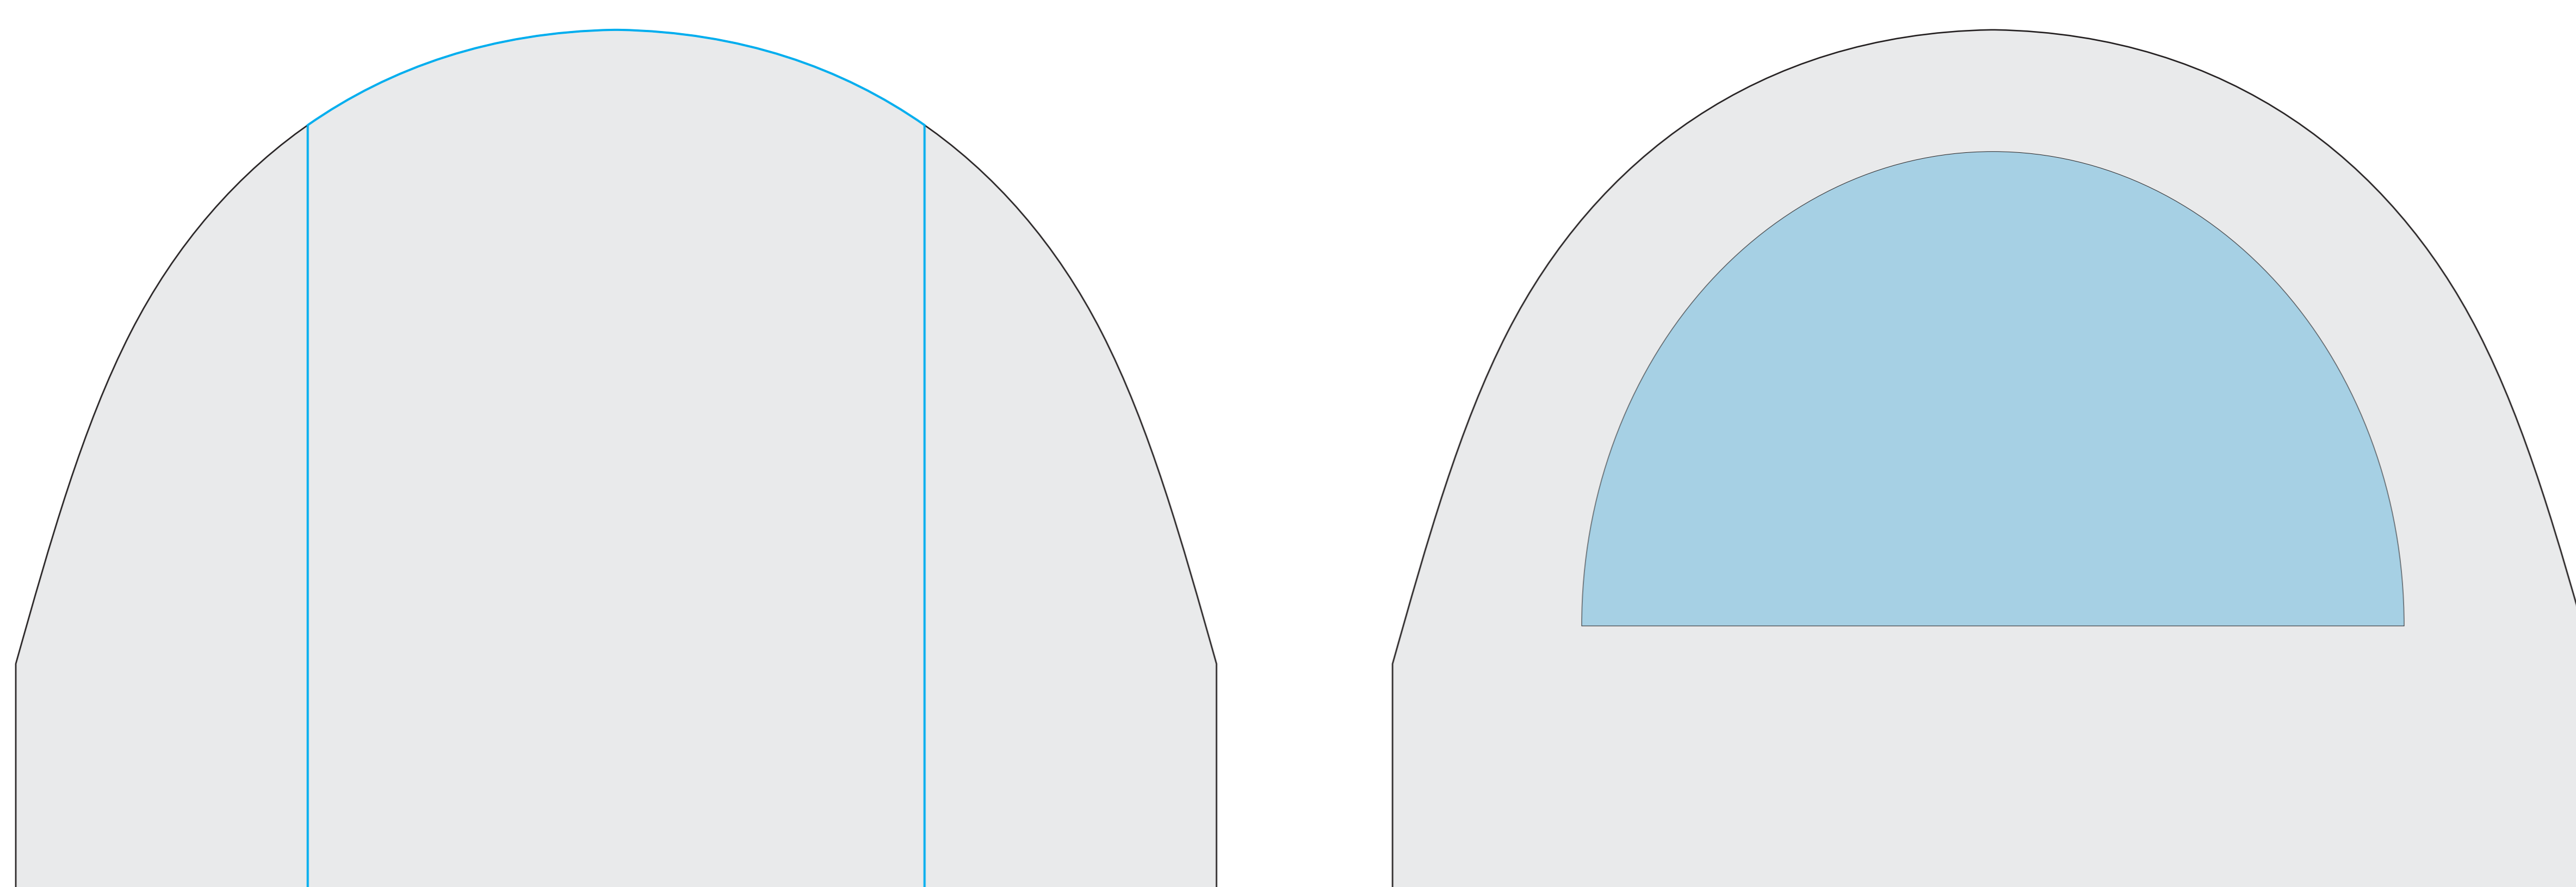

Size: 3x3 m

Project/client:

cupola

cover

sidewall

visor

tunnel

Standard colours

blau | blue
Pantone 2728C

dunkelblau | dark blue
Pantone 533C

grün | green
Pantone 349C

dunkelgrün | dark green
Pantone 3308C

schwarz | black

Standard colours - choice of colour

- Decide your colour für visor, sidewalls, cupola, banner, cover and tunnel.

Visor: Pant. _____

Sidewall inside: Pant. _____

Sidewall outside: Pant. _____

Cupola: Pant. _____

Banner: Pant. _____

Cover: Pant. _____

Tunnel: Pant. _____

Printing colours *