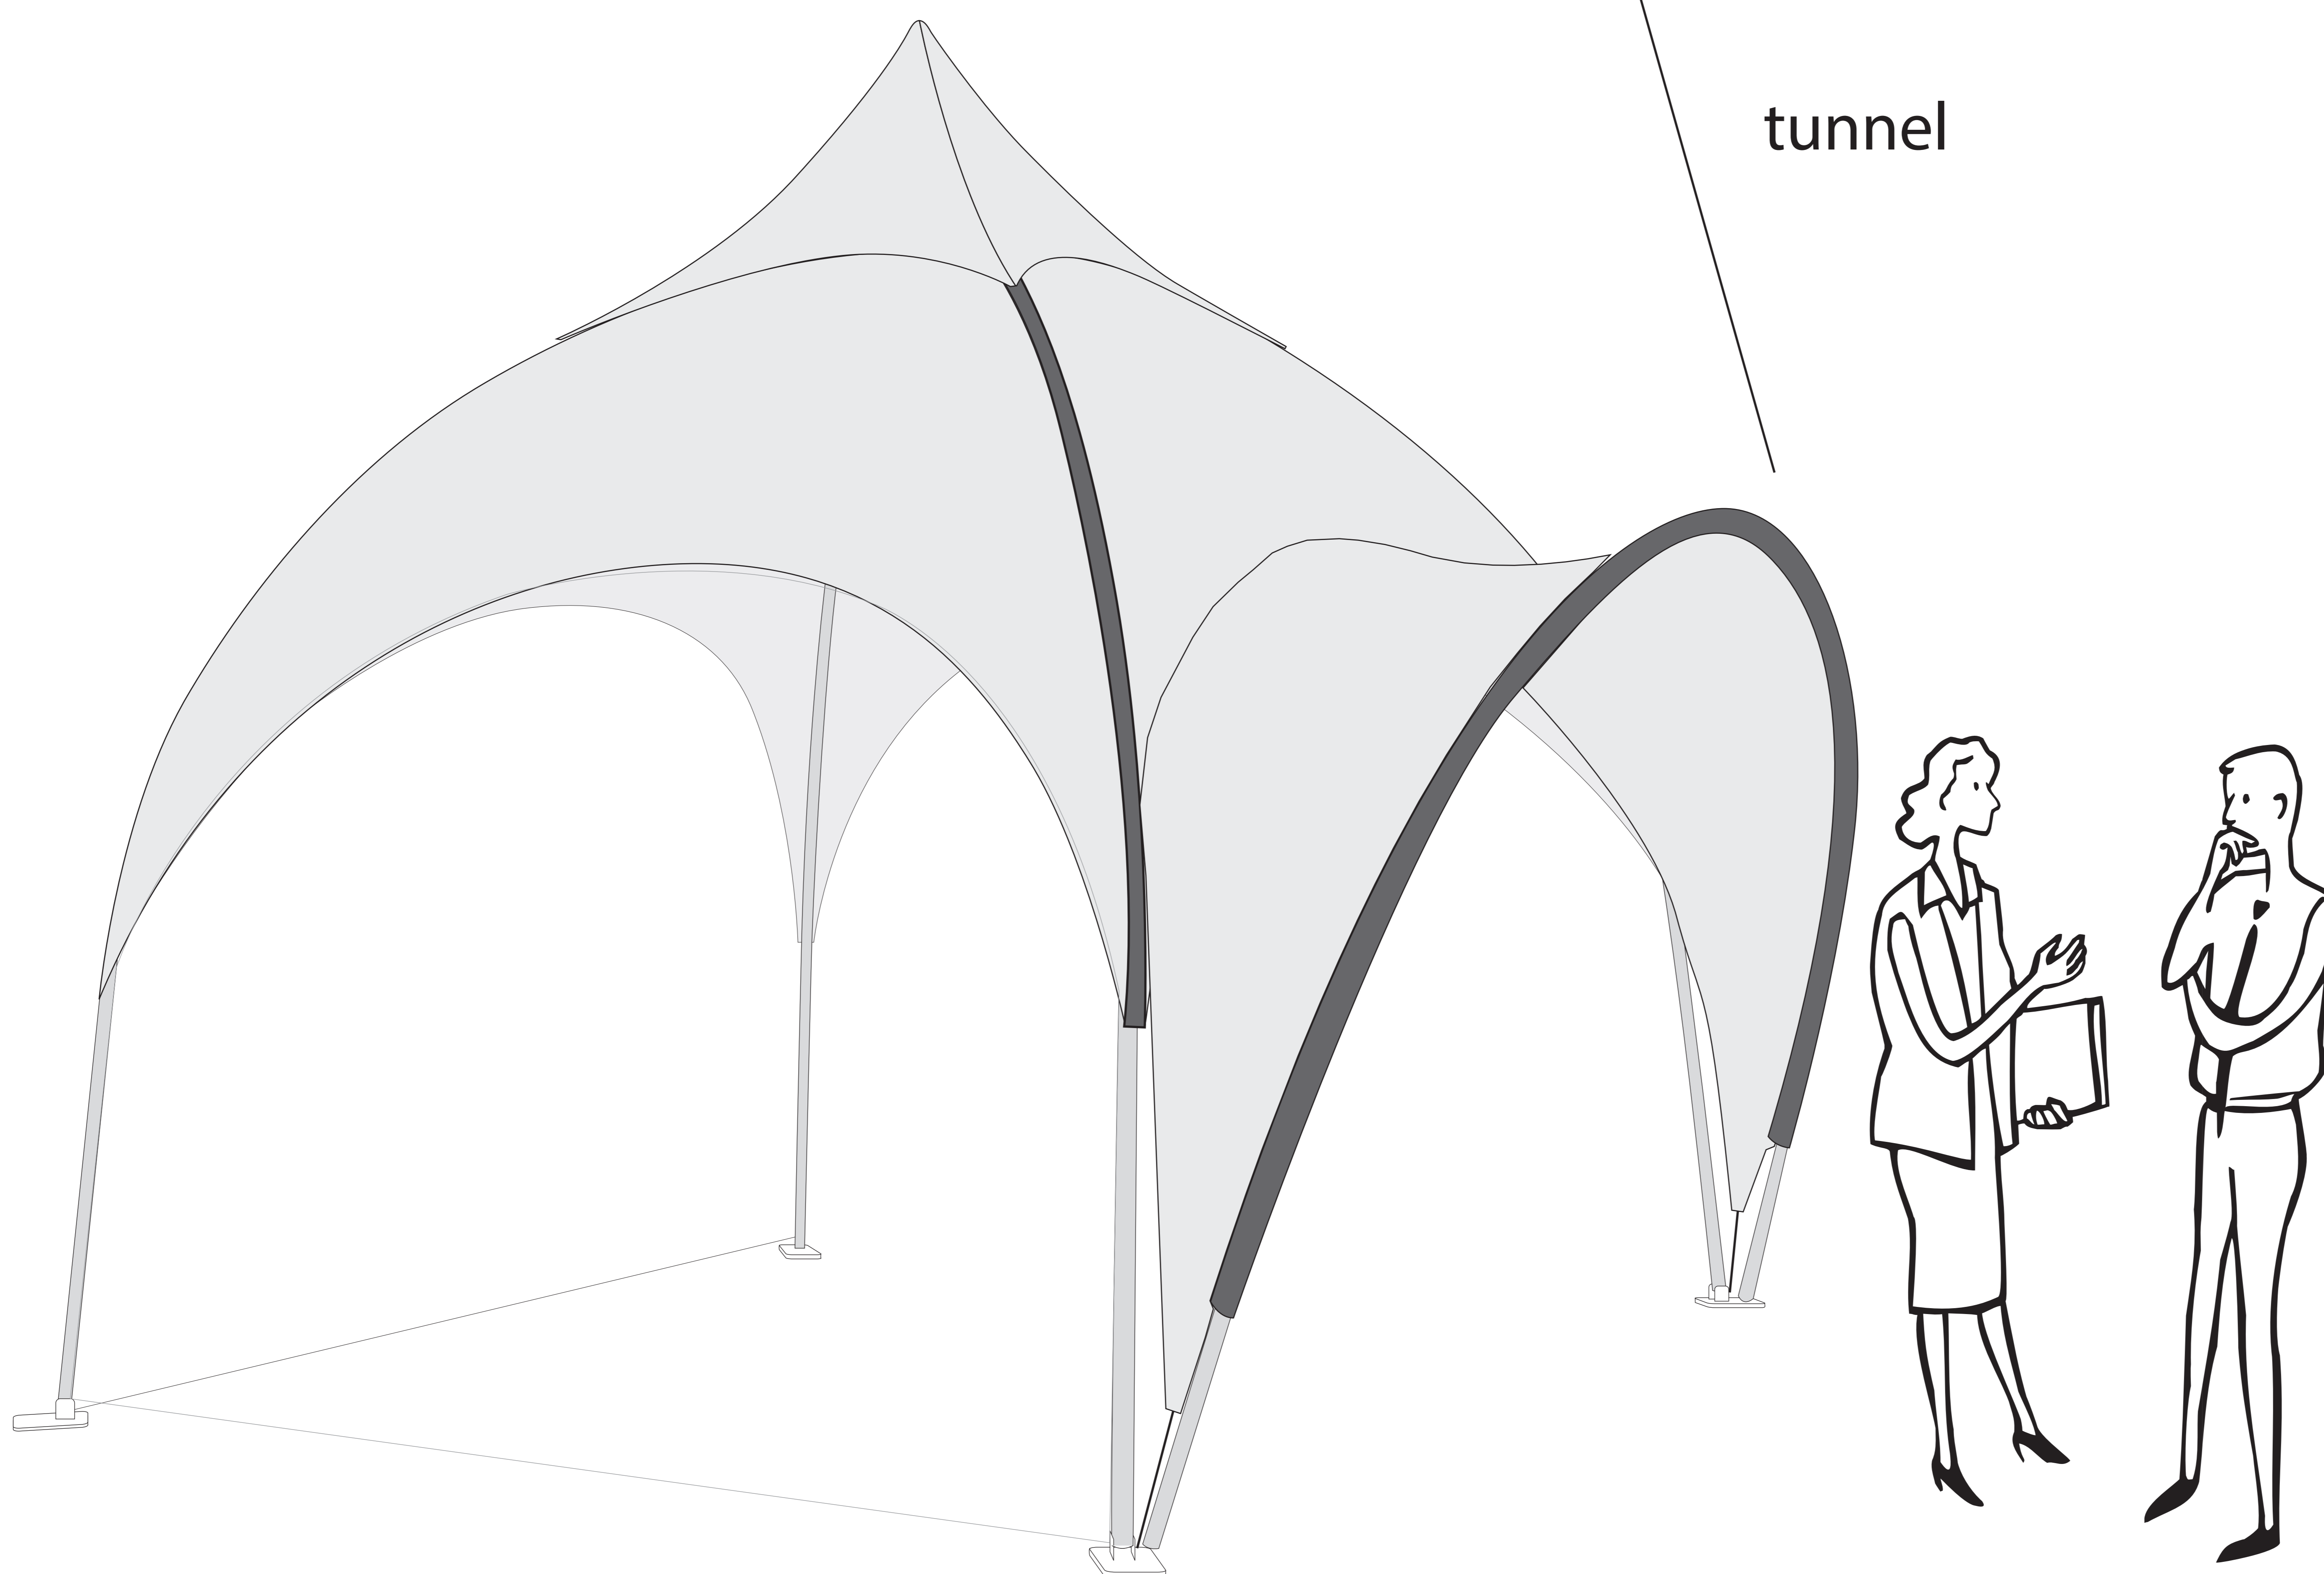

Size: 3x3 m

Project/client:

cupola

cover

sidewall

visor

tunnel

Standard colours

blau | blue
Pantone 2728C

dunkelblau | dark blue
Pantone 533C

grün | green
Pantone 349C

dunkelgrün | dark green
Pantone 3308C

schwarz | black

Standard colours - choice of colour

- Decide your colour für visor, sidewalls, cupola, banner, cover and tunnel.

Visor: Pant. _____

Sidewall inside: Pant. _____

Sidewall outside: Pant. _____

Cupola: Pant. _____

Banner: Pant. _____

Cover: Pant. _____

Tunnel: Pant. _____

Printing colours *