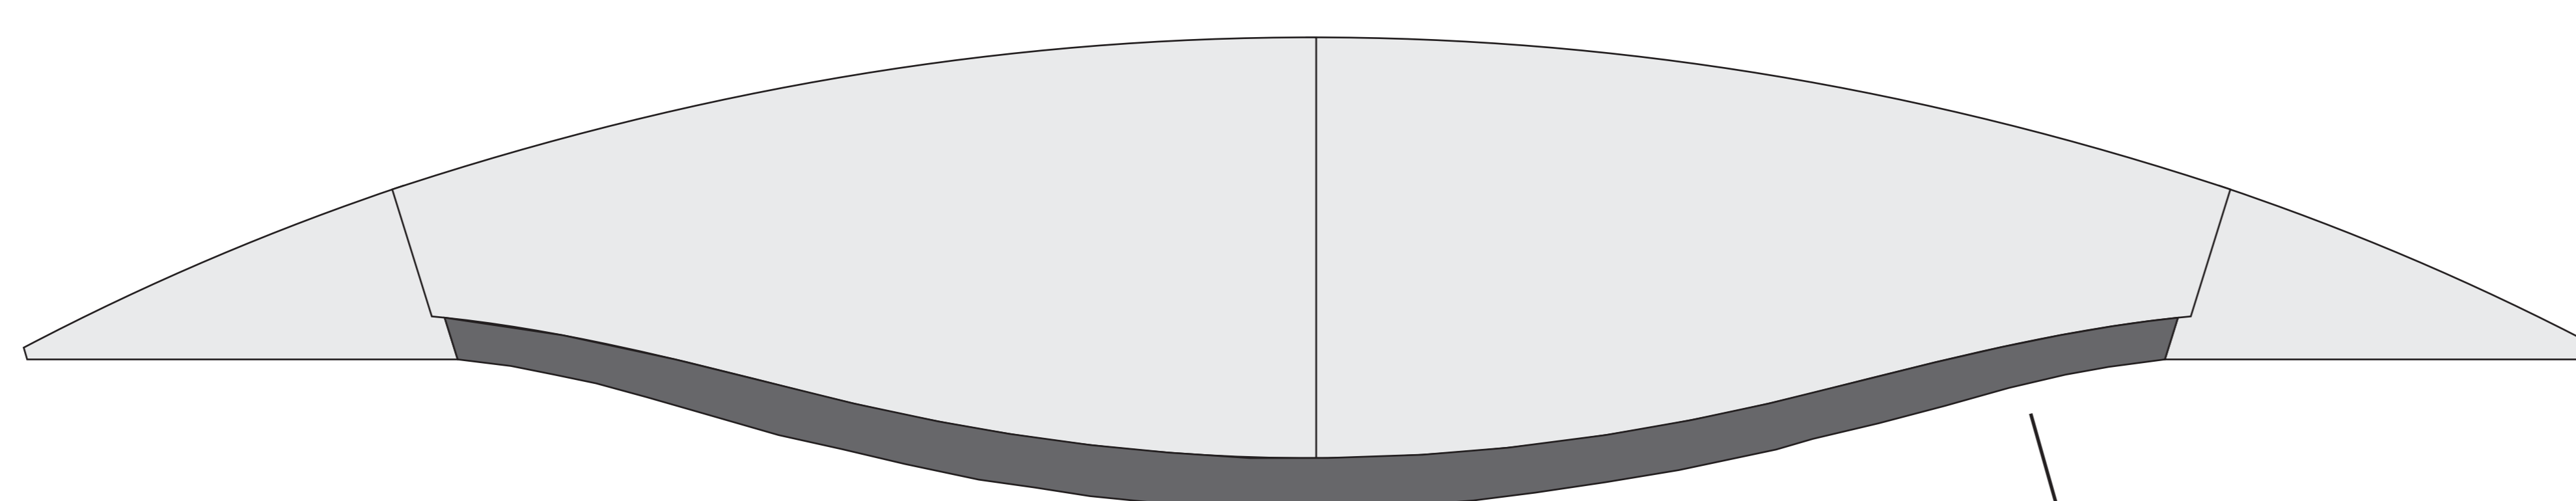

Size: 3x3 m

Project/client:

cupola

cover

sidewall

visor

tunnel

Standard colours